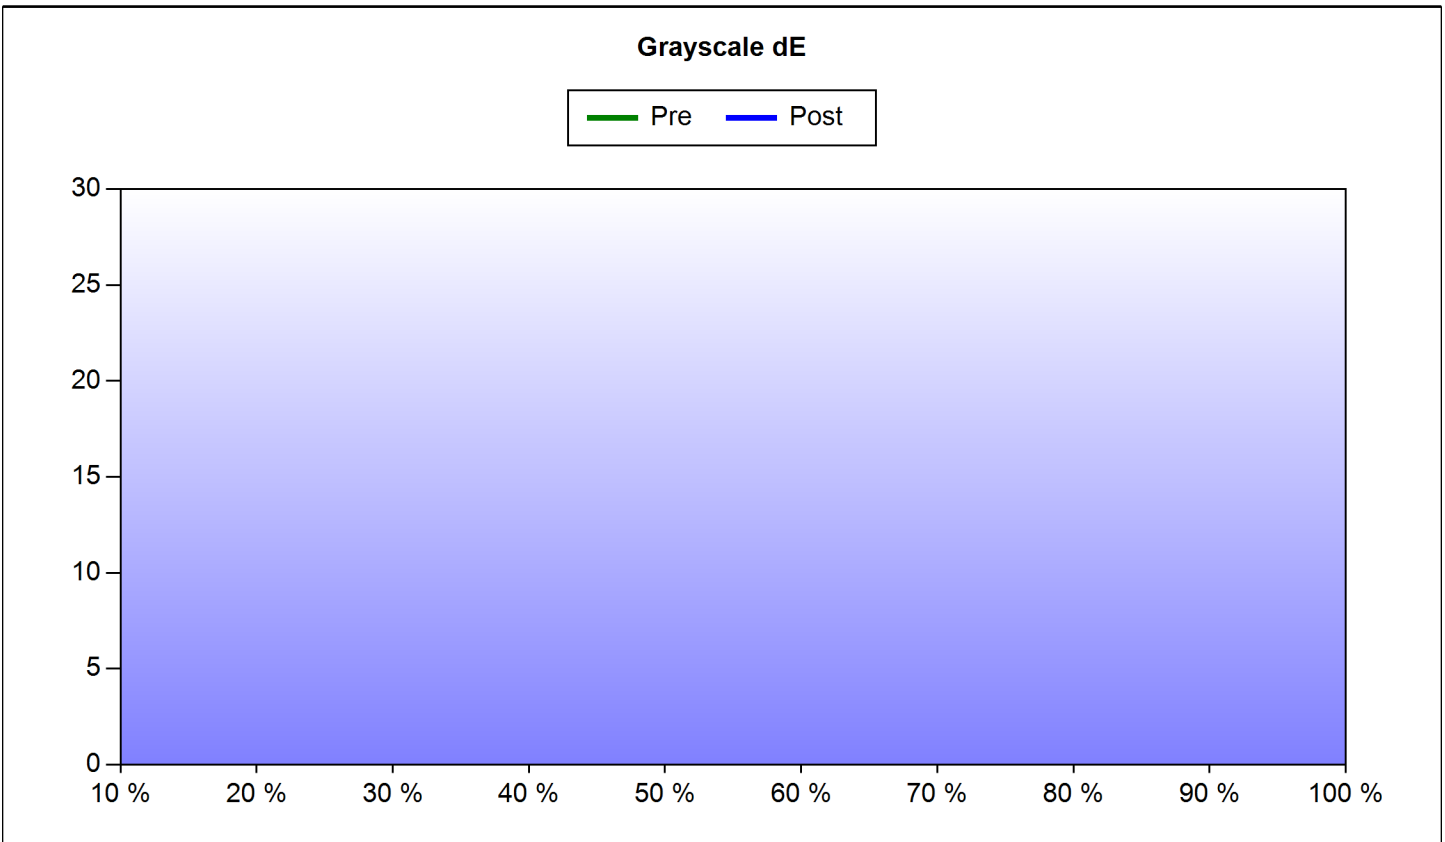

ChromaPure Detailed Calibration Report

Technician: k.k

Company: ChromaPure Video Calibration Software

Grayscale Performance

Grayscale Before

% Stimulus	x	y	CCT	dE
10 %	0.000	0.000	2,021	NaN
20 %	0.000	0.000	2,021	NaN
30 %	0.000	0.000	2,021	NaN
40 %	0.000	0.000	2,021	NaN
50 %	0.000	0.000	2,021	NaN
60 %	0.000	0.000	2,021	NaN
70 %	0.000	0.000	2,021	NaN
80 %	0.000	0.000	2,021	NaN
90 %	0.000	0.000	2,021	NaN
100 %	0.000	0.000	2,021	NaN
Average				NaN

Grayscale After

% Stimulus	x	y	CCT	dE
10 %	0.000	0.000	2,021	NaN
20 %	0.000	0.000	2,021	NaN
30 %	0.000	0.000	2,021	NaN
40 %	0.000	0.000	2,021	NaN
50 %	0.000	0.000	2,021	NaN
60 %	0.000	0.000	2,021	NaN
70 %	0.000	0.000	2,021	NaN
80 %	0.000	0.000	2,021	NaN
90 %	0.000	0.000	2,021	NaN
100 %	0.000	0.000	2,021	NaN
Average				NaN